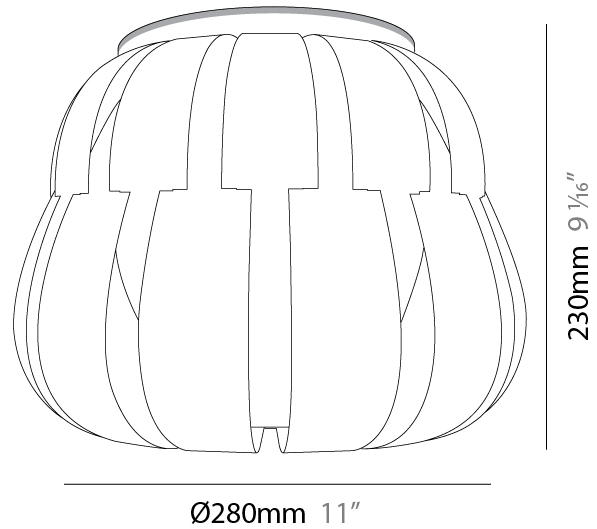

PROJECT	_____
TYPE	_____
SPECIFIER	_____
QUANTITY	_____
DATE	_____

QUEEN SURFACE

D62032- : D62032-WHI

base number

1. To build a product code in our configurator select the specify button on the base model # product page
2. To build a manual product code on this datasheet choose from the options listed below in blue font and add the suffix to the base model #

GENERAL

Series: Queen
Partner: Linea Zero
Division: Design
Installation: Surface
Product Type: Ceiling Surface
Mounting Location: Ceiling

PHYSICAL

Shape: Round
Diameter (mm): 280
Diameter (in): 11
Height (mm): 230
Height (in): 9 1/16
Weight (kg): 2.3
Weight (lbs): 4.999
Diffuser: White Polilux® Shade
Fixture Material: Polilux™/ Metal holder
Primary Material: Non-Static Polilux

ELECTRICAL

Number of Lamps: 1
Lamp Type: LED Retrofit
Bulb Included: Bulb Not Included
Total Output Wattage (W): 7
Max. Wattage Per Lamp (W): 7
Lamp Base: E26
Input Voltage (V): 120

LED

OPTICAL

RATINGS AND CERTIFICATIONS

Certified By: CSA Certified to UL and CSA Standards
IP rating: IP20