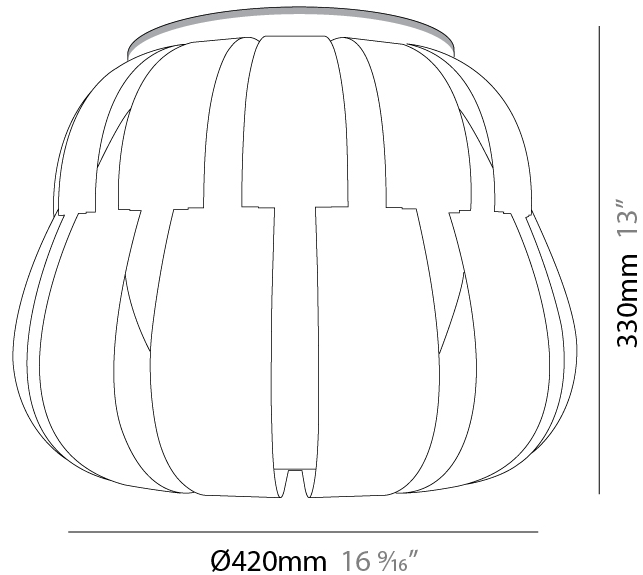

PROJECT _____
TYPE _____
SPECIFIER _____
QUANTITY _____
DATE _____

QUEEN SURFACE

D62030- _____
base number   Finish
                                 Options

1. To build a product code in our configurator select the specify button on the base model # product page
2. To build a manual product code on this datasheet choose from the options listed below in blue font and add the suffix to the base model #

GENERAL

Series: Queen _____
Partner: Linea Zero _____
Division: Design _____
Installation: Surface _____
Product Type: Ceiling Surface _____
Mounting Location: Ceiling _____

PHYSICAL

Diameter (mm): 420 _____
Diameter (in): 16 ⁹/₁₆ _____
Height (mm): 330 _____
Height (in): 13 _____
Diffuser: Polilux™ Shade - See Finish Options _____
Fixture Finish: WHI / SIL / NGD / COP / PKM _____
Fixture Material: Polilux™/ Metal holder _____
Primary Material: Non-Static Polilux _____

ELECTRICAL

Number of Lamps: 1 _____
Lamp Type: LED Retrofit _____
Bulb Included: Bulb Not Included _____
Max. Wattage Per Lamp (W): 7 _____
Lamp Base: E26 _____
Input Voltage (V): 120 _____
Upon Request: 277Vac / GU24 _____

LED

OPTICAL

RATINGS AND CERTIFICATIONS

Certified By: Certified for North American Standards _____
IP rating: IP20 _____